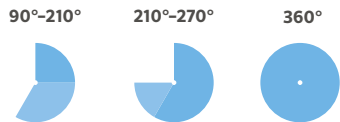

20 mm/hr (0.8 in/hr)
1.8 m-3.5 m (6'-12')

20 mm/hr (0.8 in/hr)
2.5 m-4.9 m (8'-16')