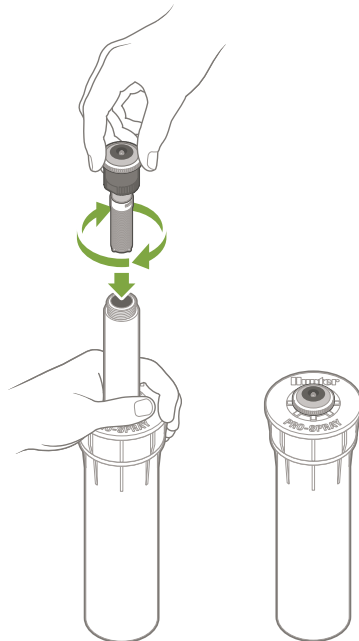

MP ROTATOR[®]

1

2

MP800SR-90

MP800SR-360

MP800SR

20 mm/hr (0.8 in/hr)
1.8 m-3.5 m (6'-12')

MP815-90