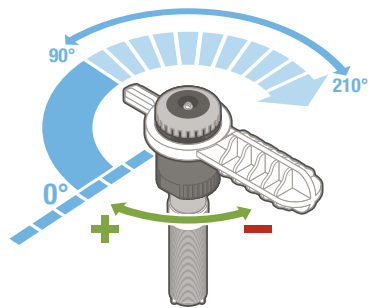

MP ROTATOR[®]

1

2

MP800SR-90

MP800SR-360

MP800SR

20 mm/hr (0.8 in/hr)
1.8 m-3.5 m (6'-12')

MP815-90

MP815-210

MP815-360

MP815

20 mm/hr (0.8 in/hr)
2.5 m-4.9 m (8'-16')

MP1000-90 MP1000-210 MP1000-360

MP1000

MP2000-90 MP2000-210 MP2000-360

MP2000