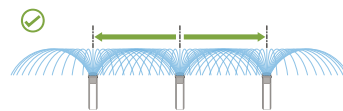

MP ROTATOR[®]

1

2

MP800SR-90

MP800SR-360

MP800SR

20 mm/hr (0.8 in/hr)
1.8 m-3.5 m (6'-12')

MP815-90

MP815-210

MP815-360

MP815

20 mm/hr (0.8 in/hr)
2.5 m-4.9 m (8'-16')

MP1000-90 MP1000-210 MP1000-360

MP1000

MP2000-90 MP2000-210 MP2000-360

MP2000