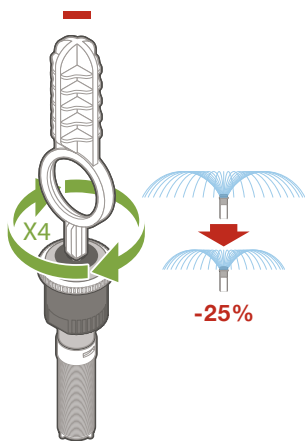

MP ROTATOR[®]

1

2

MP800SR-90

MP800SR-360

MP800SR

20 mm/hr (0.8 in/hr)
1.8 m-3.5 m (6'-12')

MP815-90

MP815-210

MP815-360

MP815

20 mm/hr (0.8 in/hr)
2.5 m-4.9 m (8'-16')

MP1000-90 MP1000-210 MP1000-360

MP1000

MP2000-90 MP2000-210 MP2000-360

MP2000